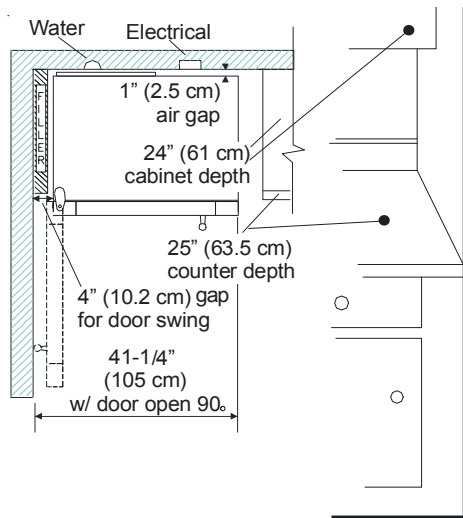

Heartland Classic 36" Counter Depth French Door Refrigerator

Model # HCFDR23

Technical Specifications	
Overall Dimensions	35 ⁵ / ₈ " W (cabinet) x 70" H x 26 ⁷ / ₈ " D
Total Capacity	22.2 cu. ft.
1. Refrigerator Capacity	15.4 cu. ft.
2. Freezer Capacity	6.8 cu. ft.
Plumbing Requirements	¼" copper tubing
Ice Maker	Located in freezer
Electronic Temperature Controls	2
Humidity Controlled Crispers	2
Temperature Controlled Deli Drawer	1
Gallon Door Storage Shelves	2
Adjustable Glass Shelves	4 (3 cantilever and 1 in/out shelf)
Freezer Drawer	Removable
Electrical Requirements	115v, 60hz on separate 15amp circuit
Warranty	1 year limited warranty on all parts and labor