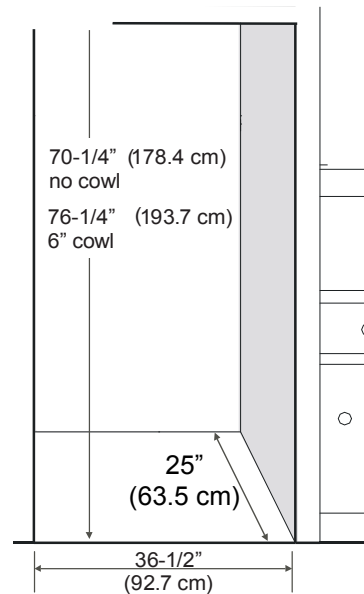

Standard Installation